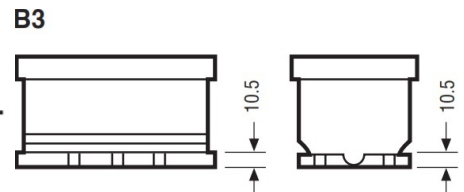

Battery Hold-down

Data Sheet generated on 24/11/2023 - E&OE