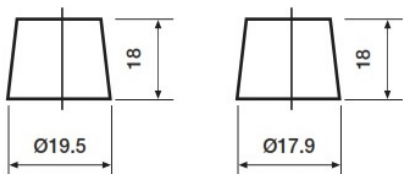

Terminal Type

T1

Standard DIN Post

Positive Terminal

Negative Terminal