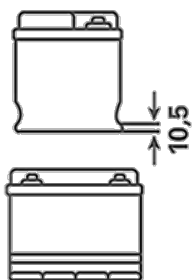

For more information visit varta-automotive.com

ORDER INFORMATION

European Type No. (ETN):	610404068
Article Number:	610404068A742
Short Code:	I18
Barcode:	4016987129098
UK Code:	
Packaging Unit:	1
Quantity per Pallet:	24

TECHNICAL INFORMATION

Voltage [V]:	12	Base Hold-down:	B01
Battery Capacity [Ah]:	110	Layout:	0
Cold Cranking Amps (CCA), EN [A]:	680	Terminal Types:	1
Length [mm]:	347	Case Size:	LOT 7
Width [mm]:	173	Weight filled (kg):	28,580
Height [mm]:	234		

DRAWINGS

B01

0

1

ø 19,5
H 18

ø 17,9
H 18

pos.

neg.